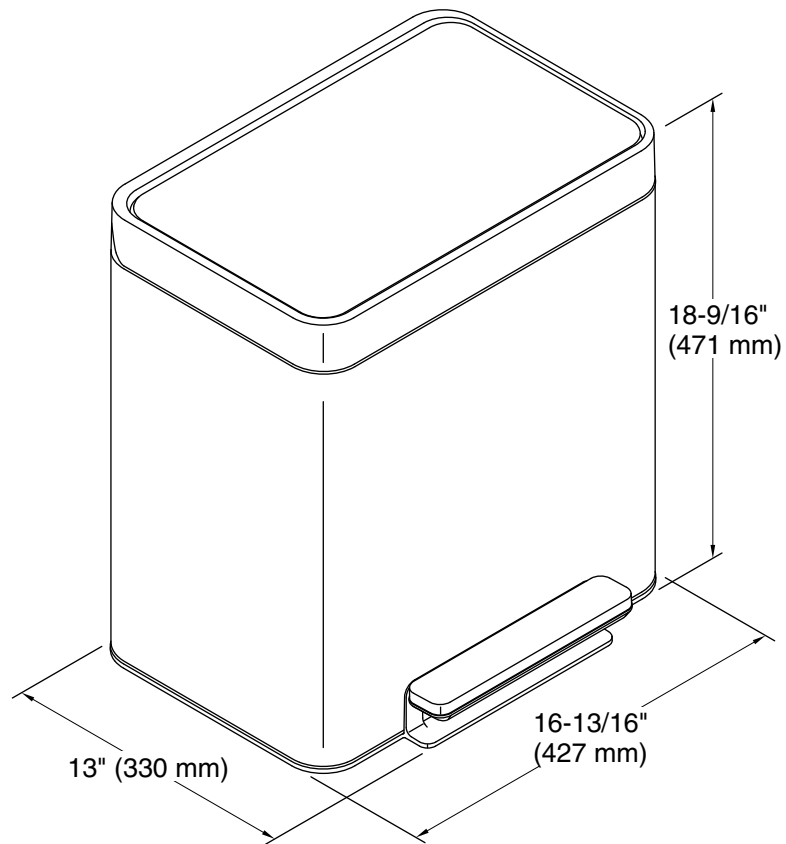

Technical Information

All product dimensions are nominal.

Material: Stainless Steel